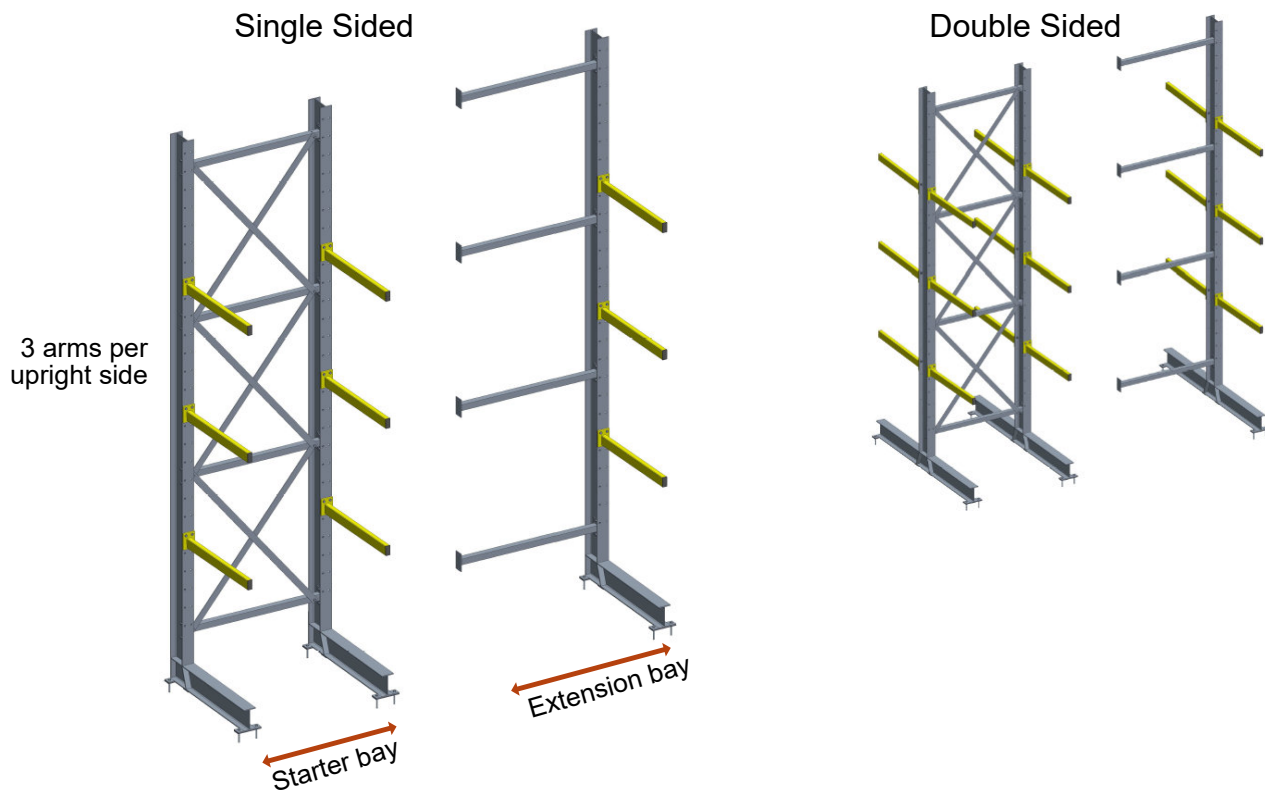

CANTILEVER RACKING: Catalogue Range

Light Duty:

2700mm high with 1000mm upright centres.

Arms: 600mm long, 250kgs UDL capacity per arm; box section arms adjustable on 150mm pitch.

Finish: Black with Yellow arms.

Medium Duty:

4500mm high with 1200mm upright centres.

Arms: 900mm long, 500kgs UDL capacity per arm; box section arms adjustable on 150mm pitch.

Finish: Black with Yellow arms.

Heavy Duty:

6000mm high with 1500mm upright centres.

Arms: 1200mm long, 1000kgs UDL capacity per arm; Universal beam arms adjustable on 150mm pitch.

Finish: Black with Yellow arms.

Please note:

All racks can be manufactured to suit product and application. Different paint finishes and galvanised racks are available on request.